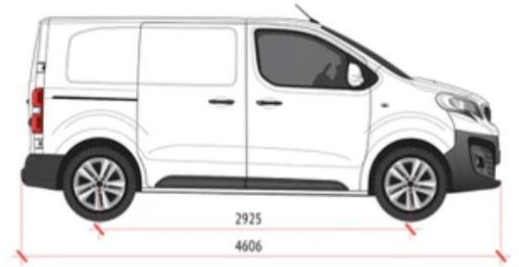

CITROEN DISPATCH 2016+

PEUGEOT EXPERT 2016+

TOYOTA PROACE 2016+

L1 SWB XS COMPACT

Compact L1
XS SWB

Overall Length 4606mm

STANDARD LIGHT GREEN GLASS (This is the same colour as your Cab Windows)

PRIVACY DYED GLASS

ORDER CODE	PRODUCT	SIZE (APPROX) MM	PRICE (£) NOT INC VAT
TAILGATES			
TP17-TB-WH P	TAILGATE PRIVACY HEATED WITH WIPER HOLE PRIVACY	1425 x 593	£86.00
TP17-TB-WH G	TAILGATE PRIVACY HEATED WITH WIPER HOLE GREEN	1425 x 593	£80.00