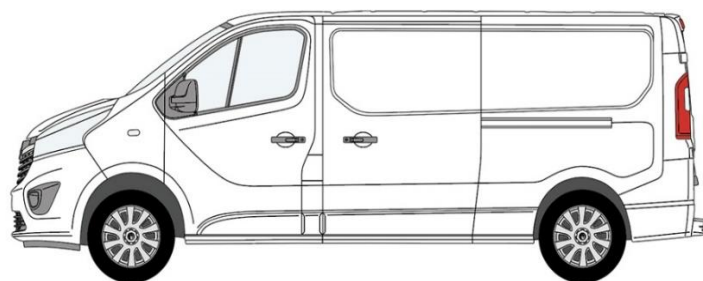

FIAT TALENTO 2014>

RENAULT TRAFIC 2014 +

NISSAN NV300 2014 +

VAUXHALL VIVARO 2014-19

FIAT TALENTO 2014 +

**L1 SWB**

**STANDARD LIGHT GREEN GLASS (THIS IS THE SAME COLOUR AS YOUR CAB WINDOWS)**

**PRIVACY GLASS**

ORDER CODE	PRODUCT	SIZE (APPROX) MM	PRICE (£) NOT INC VAT
<b>TAILGATE</b>			
VV-TB-W P	(2014 >) TAILGATE PRIVACY (HEATED)	Shaped	£ 92.00
<b>HITOP ROOF REAR BARN DOORS</b>			
VV-HRBP	HIGH TOP BARN DOOR R/H DRIVER SIDE PRIVACY	883 x 669	£68.00
VV-HLBP	HIGH TOP BARN DOOR L/H PASSENGER SIDE PRIVACY	883 x 669	£68.00
VV-HRBG	HIGH TOP BARN DOOR R/H DRIVER SIDE DRIVER SIDE GREEN	883 x 669	£59.00
VV-HLBG	NV300 HIGH TOP BARN DOOR L/H GREEN	883 x 669	£59.00
<b>HITOP ROOF</b>			
<b>REAR BARN DOORS (STANDARD HEIGHT ROOF )</b>			
VV-LBP	STANDARD BACK DOOR L/H PRIVACY	670 x 622	£46.50
VV-RBP	STANDARD BACK DOOR R/H PRIVACY	670 x 622	£46.50
VV-LBG	BARN DOOR L/H GREEN	670 x 622	£40.00
VV-RBG	BARN DOOR R/H GREEN	670 x 622	£40.00
<b>STANDARD HEIGHT ROOF</b>			
<b>SWB L1 REAR QUARTER FIXED GLASS (2ND PANEL)</b>			
VV14-R2SP	REAR GLASS SWB R/H DRIVER SIDE PRIVACY	931 x 580	£65.00
VV14L2SP	REAR GLASS SWB L/H PRIVACY	931 x 580	£65.00
VV14-R2SG	REAR GLASS SWB R/H DRIVER SIDE DRIVER SIDE GREEN	931 x 580	£52.00
VV14-L2SG	REAR GLASS SWB L/H GREEN	931 x 580	£52.00
<b>SWB L1 REAR QUARTER (2ND PANEL) DUMMY BLANKING GLASS</b>			
VV14-R2S-BP	REAR DUMMY BLANKING GLASS SWB R/H DRIVER SIDE DRIVER SIDE	931 x 580	£68.00
VV14-L2S-BP	REAR DUMMY BLANKING GLASS SWB L/H	931 x 580	£68.00
<b>FRONT PANEL HALF SLIDING REAR OPENING TO FRONT</b>			