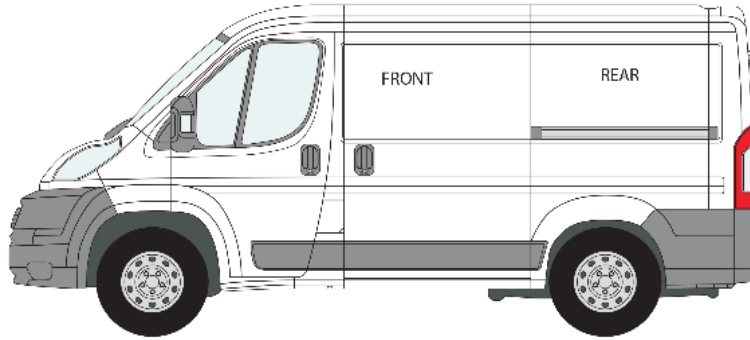

# CITROEN RELAY / FIAT DUCATO / PEUGEOT BOXER

2007> L1 SWB

OEM LIGHT GREEN GLASS (CLEAR) This is the same as your Front Cab Windows

## PRIVACY DYED GLASS

ORDER CODE	PRODUCT	Size Approx (mm)	PRICE (£) NOT INC VAT
<b>BARN DOORS FIXED GLASS (STANDARD HINGES)</b>			
PB07-BB P	BARN DOOR GLASS PRIVACY	829 x 667	£51.00
PB07-BB G	BARN DOOR GLASS GREEN	829 x 667	£45.00
<b>FITS EITHER SIDE</b>			
<b>HALF SLIDING REAR BARN DOOR WINDOW (STANDARD HINGES)</b>			
LVW-W325	BARN DOOR R/H SLIDING WINDOW PRIVACY	829 x 667	£99.00
LVW-W325-2	BARN DOOR L/H SLIDING WINDOW PRIVACY	829 x 667	£99.00
<b>HALF SLIDING REAR BARN DOOR WINDOW (STANDARD HINGES) with integral sliding Flyscreen</b>			
PB07-RB-HSS P	BARN DOOR R/H DRIVER SIDE HALF SLIDING WINDOW PRIVACY WITH FLYSCREEN	829 x 667	£145.00
PB07-LB-HSS P	BARN DOOR L/H PASSENGER SIDE HALF SLIDING WINDOW PRIVACY WITH FLYSCREEN	829 x 667	£145.00
<b>BARN DOORS WITH 270 DEGREE HINGES</b>			
PB07-LB-2 P	BARN DOOR L/H PRIVACY (WITH CUT OUT)	829 x 667	£57.00
PB07-RB-2 P	BARN DOOR R/H PRIVACY (WITH CUT OUT)	829 x 667	£57.00
PB07-LB-2 G	BARN DOOR L/H GREEN (WITH CUT OUT)	829 x 667	£47.00
PB07-RB-2 G	BARN DOOR R/H GREEN (WITH CUT OUT)	829 x 667	£47.00
<b>THESE BARN DOORS HAVE A CUT-OUT FOR THE HINGES</b>			
<b>SWB L1 REAR QUARTER FIXED GLASS</b>			
PB07-R2S P	L1 REAR FIXED GLASS FIXED R/H PRIVACY	1265 x 665	£75.00
PB07-LS2S P	L1 REAR GLASS FIXED WITH L/H SIDE LOAD DOOR PRIVACY	1265 x 583	£75.00
<b>PLEASE CALL IF YOUR VEHICLE IS L/H DRIVE OR HAS TWIN SIDE LOAD DOORS</b>			
<b>FRONT PANEL HALF SLIDING (SLIDES REAR TO FRONT)</b>			
PB07-R1S-HS P	L1 HALF SLIDER FRONT PANEL R/H PRIVACY	1230 X 665	£169.00
PB07-L1S-HS P	L1 HALF SLIDER FRONT PANEL L/H PRIVACY	1230 X 665	£169.00