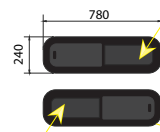

Universal Windows

Slider : UBW-R1-HS
Slider + screen : UBW-R1-HSS