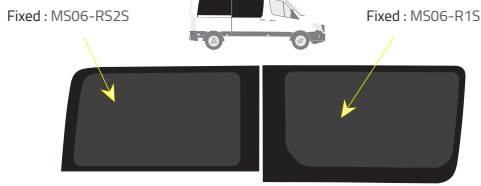

-  Green (Clear) - 77% LT
-  Privacy - 17% LT

Types of windows

Short Wheelbase (SWB) - 3250mm

Driver's side **without** a side loading door

Driver's side **with** a side loading door

Passenger's side **with** a side loading door

Long Wheelbases (LWB) & Extended (XLWB) - 4325mm

Driver's side **without** a side loading door

- Fixed : MS06-R3L
- Top Slider : MS06-R3L-TS
- Half Slider : MS06-R3L-HS
- Half Slider + screen : MS06-R3L-HSS