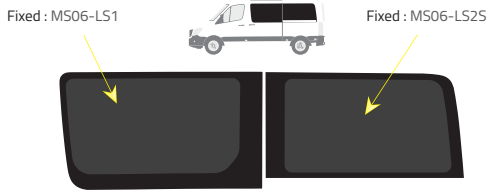

-  Green (Clear) - 77% LT
-  Privacy - 17% LT

Types of windows

Short Wheelbase (SWB) - 3250mm

Driver's side **without** a side loading door

Driver's side **with** a side loading door

Passenger's side **with** a side loading door

Long Wheelbases (LWB) & Extended (XLWB) - 4325mm

Driver's side **without** a side loading door

- Fixed : MS06-R3L
- Top Slider : MS06-R3L-TS
- Half Slider : MS06-R3L-HS
- Half Slider + screen : MS06-R3L-HSS