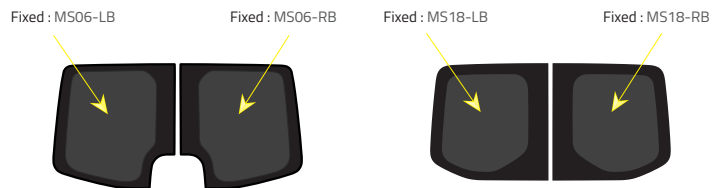

Driver's side **with** a side loading door

- Fixed : MS06-RS2M
- Half Slider : MS06-RS2M-HS
- Half Slider + screen : MS06-RS2M-HSS

- Fixed : MS06-R1-2
- Top Slider : MS06-R1-TS
- Half Slider : MS06-R1-HS
- Half Slider + screen : MS06-R1-HSS
- Flush Slider : MS06-R1-HS-Y

Passenger's side **with** a side loading door

- Fixed : MS06-L1-2
- Top Slider : MS06-L1-TS
- Half Slider : MS06-L1-HS
- Half Slider + screen : MS06-L1-HSS
- Flush Slider : MS06-L1-HS-Y

- Fixed : MS06-LS2M
- Half Slider : MS06-LS2M-HS
- Half Slider + screen : MS06-LS2M-HSS

Rear barn doors

2006 - 2018

2018 - present

Fixed : MS06-LB

Fixed : MS06-RB

Fixed : MS18-LB

Fixed : MS18-RB

Universal Windows