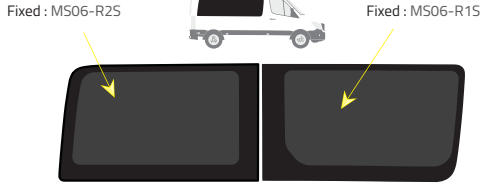

-  Green (Clear) - 77% LT
-  Privacy - 17% LT

Types of windows

Short Wheelbase (SWB) - 3250mm

Driver's side **without** a side loading door

Driver's side **with** a side loading door

Passenger's side **with** a side loading door