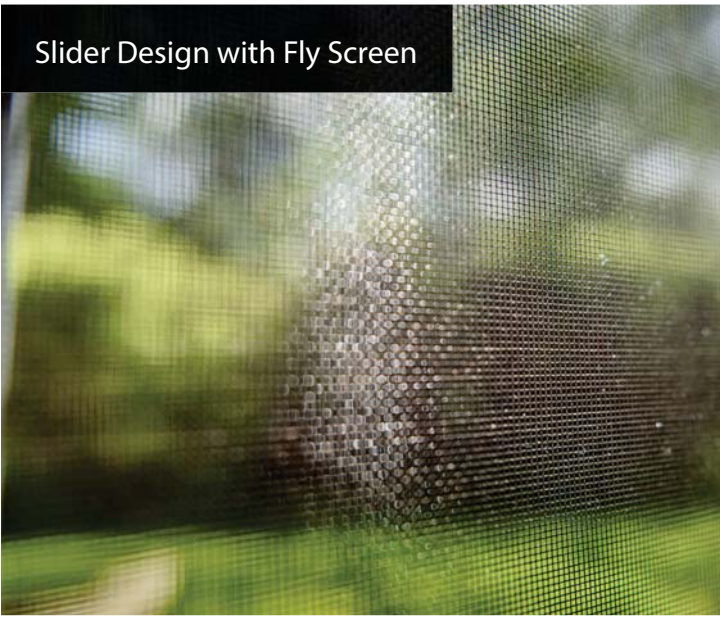

Tailgate T6

- Fixed : VWT6-TB
- Fixed+wires : VWT6-TB-W
- Fixed+wires+hole : VWT6-TB-WH

Half Slider - Internal view

Front Half Slider

Rear Half Slider

Flush Slider Design

Slider Design with Fly Screen

Why Use Us...