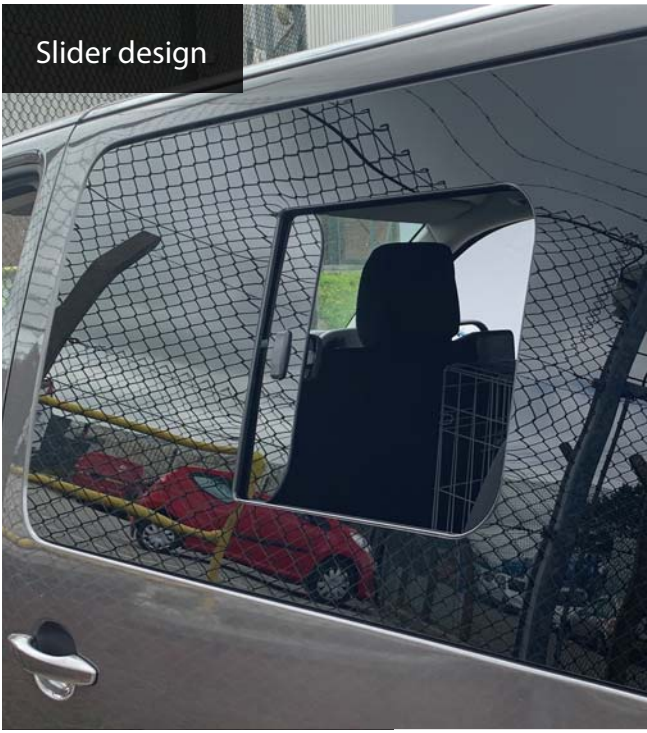

Fixed : TP17-LB

Fixed : TP17-RB

Tailgate

Fixed +wires +hole : TP17-TB-WH

Slider design

Internal view

(CCC)
 E000039
 V
 (E1)
 TEMPERED
 SAFETY GLASS
 DOT-563 AS-3M-1240
 43 R-001851
 AM
 AUTO

Why Use Us...