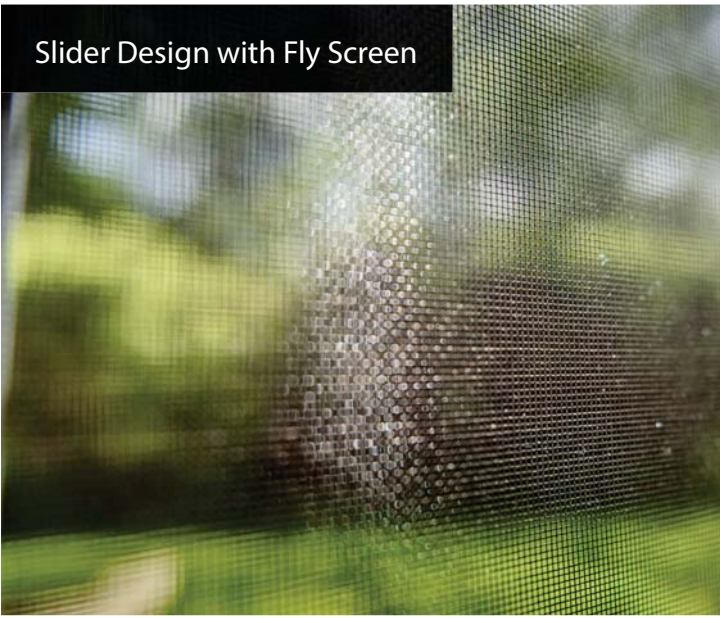

Fixed : MV15-RB
Fixed+wires : MV15-RB-W

Tailgate

Fixed : MV15-TB
Fixed+wires+hole : MV15-TB-WH

Slider Design with Fly Screen

Why Use Us...

ALL OUR GLASS MEETS

EU ECE E 43R and US DOT Standards

QUALITY CONTROL