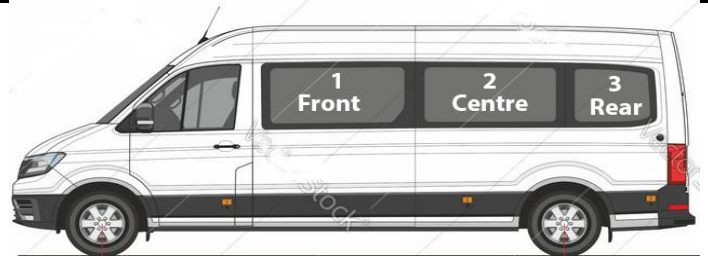

VOLKSWAGEN CRAFTER
MERCEDES SPRINTER
LWB 2017>

PRIVACY GLASS (82%)
OEM LIGHT GREEN GLASS

Code	Product	Size Approx (mm)	PRICE (£)
BARN DOORS			
VWC17-LB P	Vw Crafter-Man-Tge 2017> Barn door L/H Privacy	777 x 650	£66.00
VWC17-RB P	Vw Crafter-Man-Tge 2017> Barn door R/H Privacy	777 x 650	£66.00
(All Wheelbase)			
LWB REAR FIXED GLASS (3rd PANEL)			
VWC17-R3L P	Vw Crafter-Man Tge P3 LWB Rear Glass R/H Privacy	890 x 685	£89.00
VWC17-L3L P	Vw Crafter-Man Tge P3 LWB Rear Glass L/H Privacy	890 x 685	£86.00
VWC17-R3L G	Vw Crafter-Man Tge P3 LWB Rear Glass R/H Green	890 x 685	£86.00
VWC17-L3L G	Vw Crafter-Man Tge P3 LWB Rear Glass L/H Green	890 x 685	£67.00
LWB CENTRE FIXED GLASS (2ND PANEL)			
VWC17-R2L P	Vw Crafter-Man Tge 2017> P2 LWB Centre Fixed Glass R/H Privacy	1460 x 704	£89.00
VWC17-LS2L P	Vw Crafter-Man Tge P2 LWB Centre Fixed Glass L/H Side Load Door Privacy	1459 x 639	£86.00
VWC17-RS2L P	Vw Crafter-Man Tge P2 LWB Centre Fixed Glass with R/H SLD Privacy	1459 x 639	£86.00
VWC17-R2L G	Vw Crafter-Man Tge P2 LWB Centre Fixed Glass R/H Green	1460 x 704	£67.00
VWC17-LS2L G	Vw Crafter-Man Tge P2 LWB Centre Fixed Glass L/H SLD Green	1459 x 639	£65.00
FRONT PANEL HALF SLIDING			
VWC17-R1-HS P	Vw Crafter- Man Tge 2017> Half Slider R/H Privacy	1488 x 713	£184.00
VWC17-L1-HS P	Vw Crafter- Man Tge 2017> Half Slider L/H Side Load Door Privacy	1488 x 713	£184.00
FRONT PANEL FIXED GLASS			
VWC17-R1 P	Vw Crafter- Man Tge 2017> Front Fixed Glass R/H Front Privacy	1488 x 713	£87.00
VWC17-LS1 P	Vw Crafter- Man Tge 2017> L/H with Side Load Door Privacy	1488 x 713	£87.00
VWC17-RS1 P	Vw Crafter- Man Tge Front Fixed Glass R/H with R/H Side Load Door Privacy	1488 x 713	£87.00
VWC17-LS1 G	Vw Crafter- Man Tge Front Glass with L/H Side Load Door Green	1488 x 713	£70.00
VWC17-R1 G	Vw Crafter- Man Tge Front Glass R/H Green	1488 x 713	£70.00