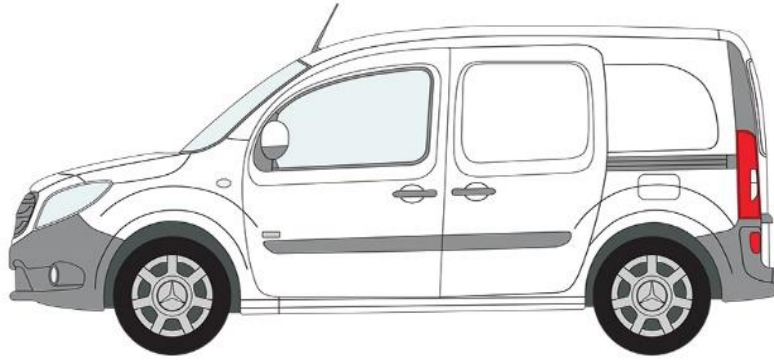

RENAULT KANGOO

2007-2022

PRIVACY DYED GLASS

ORDER CODE	PRODUCT	SIZE (APPROX) MM	PRICE (£) NOT INC VAT
REAR BARN DOORS			
RK07-LB P	BARN DOOR L/H PRIVACY	745 x 551	£54.00
RK07-RB P	BARN DOOR R/H PRIVACY	468 x 551	£56.00
XLWB PANEL 2 REAR GLASS			
MC13-L2XL P	XLWB REAR GLASS L/H PRIVACY	905 x 510	£67.00
MC13-R2XL P	XLWB REAR GLASS R/H PRIVACY	905 x 510	£67.00
FRONT PANEL HALF SLIDING (ALL MODELS)			
KANG07 LPFO	FRONT PANEL HALF SLIDING L/H (N/S) SIDE LOAD DOOR PRIVACY	710 x 550	£145.00
KANG07 RPFO	FRONT PANEL HALF SLIDING R/H (O/S) SIDE LOAD DOOR PRIVACY	710 x 550	£145.00
FRONT PANEL FIXED GLASS (ALL MODELS)			
MC13-L1 P	FRONT GLASS L/H (N/S) SIDE LOAD DOOR PRIVACY	710 x 550	£60.00
MC13-R1 P	FRONT GLASS R/H (O/S) SIDE LOAD DOOR PRIVACY	710 x 550	£60.00
BONDING KITS & KNOCK ON EDGE TRIM AVAILABLE			
SBK	SINGLE DINITROL BONDING KIT		£17.50
DBK	DOUBLE BONDING KIT (FITS 2 WINDOWS)		£25.00
ALL PRICES + CARRIAGE + VAT			
DISCOUNTS AVAILABLE			