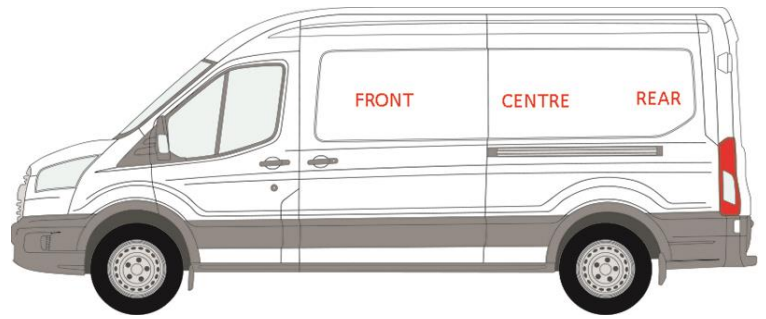

FORD TRANSIT 2014 + L4 XLWB (Mk8)

STANDARD LIGHT GREEN (This is the same as your front cab windows)

PRIVACY GLASS

ORDER CODE	PRODUCT	SIZE (APPROX) MM	(£) NOT INC VAT
REAR BARN DOORS			
FT14-LB P	BARN DOOR L/H PRIVACY	799 x 932	£55.00
FT14-RB P	BARN DOOR R/H PRIVACY	799 x 932	£55.00
FT14-LB G	BARN DOOR L/H GREEN	799 x 932	£51.00
FT14-RB G	BARN DOOR R/H GREEN	799 x 932	£51.00
ALL MODELS			
L4 LWB REAR FIXED GLASS (3RD PANEL)			
FT14-L3XL P	L4 XLWB REAR GLASS L/H PASSENGER SIDE PRIVACY 1393 x 718mm	1393 x 718	£86.00
FT14-R3XL P	L4 XLWB REAR GLASS R/H DRIVER SIDE PRIVACY 1393 x 718mm	1393 x 718	£86.00
FT14-L3XL G	L4 XLWB REAR GLASS L/H PASSENGER SIDE GREEN	1393 x 718	£81.00
FT14-R3XL G	L4 XLWB REAR GLASS R/H DRIVER SIDE GREEN	1393 x 718	£81.00
L4 XLWB REAR PANEL HALF SLIDERS (3RD PANEL) WITH INTEGRAL SLIDING FLYSCREENS			
FT14-L3XL-HSS P	L4 REAR PANEL HALF SLIDER L/H PASSENGER SIDE WITH FLYSCREEN	1393 x 718	£209.00
FT14-R3XL-HSS P	L4 REAR PANEL HALF SLIDER R/H DRIVER SIDE WITH FLYSCREEN	1393 x 718	£209.00
L3-L4 LWB CENTRE FIXED GLASS (2ND PANEL)			
FT14-L2L P	LWB CENTRE GLASS L/H PRIVACY	980 x 730	£73.00
FT14-R2L P	LWB CENTRE GLASS R/H PRIVACY	980 x 730	£73.00
FT14-L2L G	CENTRE GLASS L/H PASSENGER SIDE GREEN	980 x 730	£62.00
FT14-R2L G	CENTRE GLASS R/H DRIVER SIDE GREEN	980 x 730	£62.00
FRONT PANEL TOP SLIDING WINDOWS (L2-L3-L4)			
FT14-LS1-TS P	FRONT PANEL TOP SLIDER IN L/H SIDE LOAD DOOR PRIVACY	1379 x 741	£185.00
FT14-RS1-TS P	FRONT PANEL TOP SLIDER R/H PRIVACY	1390 x 740	£185.00
FT14-TSR1 G	FRONT PANEL TOP SLIDE R/H GREEN	1390 x 740	£175.00
FT14-TSLS1 G	FRONT PANEL TOP SLIDER IN L/H SIDE LOAD GREEN	1390 x 740	£175.00
R/H SLIDER WILL FIT R/H SIDE LOAD DOOR			
FRONT PANEL (L2-L3-L4) HALF SLIDING WINDOWS (FRONT SLIDING TO REAR)			
FRONT OPENING			
FT14-LS1-FHS P	FRONT OPENING HALF SLIDER IN L/H SIDE LOAD DOOR PRIVACY	1379 x 741	£180.00
FT14-RS1-FHS P	FRONT OPENING SLIDER R/H PRIVACY	1390 x 740	£180.00
FT14-HSLS1 G	FRONT HALF SLIDER IN L/H SIDE LOAD DOOR GREEN	1379 x 741	£175.00