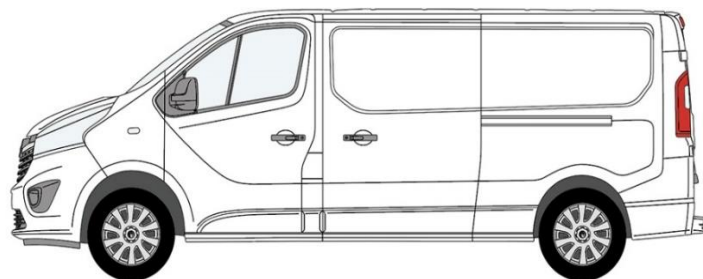

FIAT TALENTO 2014>

RENAULT TRAFIC 2014 +

NISSAN NV300 2014 +

VAUXHALL VIVARO 2014-19

FIAT TALENTO 2014 +

**L2 LWB**

**STANDARD LIGHT GREEN GLASS (THIS IS THE SAME COLOUR AS YOUR CAB WINDOWS)**

### PRIVACY GLASS

ORDER CODE	PRODUCT	SIZE (APPROX) MM	PRICE (£) NOT INC VAT
<b>TAILGATE</b>			
VV-TB-W P	(2014 >) TAILGATE PRIVACY (HEATED)	Shaped	£ 92.00
<b>HITOP ROOF REAR BARN DOORS</b>			
VV-HRBP	HIGH TOP BARN DOOR R/H DRIVER SIDE PRIVACY	883 x 669	£68.00
VV-HLBP	HIGH TOP BARN DOOR L/H PASSENGER SIDE PRIVACY	883 x 669	£68.00
VV-HRBG	HIGH TOP BARN DOOR R/H DRIVER SIDE DRIVER SIDE GREEN	883 x 669	£59.00
VV-HLBG	NV300 HIGH TOP BARN DOOR L/H GREEN	883 x 669	£59.00
<b>HITOP ROOF</b>			
<b>REAR BARN DOORS (STANDARD HEIGHT ROOF )</b>			
VV-LBP	STANDARD BACK DOOR L/H PRIVACY	670 x 622	£46.50
VV-RBP	STANDARD BACK DOOR R/H PRIVACY	670 x 622	£46.50
VV-LBG	BARN DOOR L/H GREEN	670 x 622	£40.00
VV-RBG	BARN DOOR R/H GREEN	670 x 622	£40.00
<b>STANDARD HEIGHT ROOF</b>			
<b>LWB L2 REAR QUARTER FIXED GLASS (2ND PANEL)</b>			
VV14-R2LP	L2 LWB REAR FIXED GLASS LWB R/H PRIVACY	1333 x 582	£79.00
VV14-L2LP	L2 LWB REAR FIXED GLASS LWB L/H PRIVACY	1333 x 582	£79.00
VV14-R2LG	L2 LWB REAR GLASS R/H DRIVER SIDE GREEN	1333 x 582	£65.00
VV14-L2LG	L2 LWB REAR GLASS LWB L/H GREEN	1333 x 582	£65.00
<b>LWB L2 REAR QUARTER (2ND PANEL) DUMMY BLANKING GLASS</b>			
VV14-R2L-BP	LWB REAR DUMMY BLANKING GLASS R/H BLANK	1333 x 582	£81.00
VV14-L2L-BP	LWB REAR DUMMY BLANKING GLASS L/H BLANK	1333 x 582	£81.00
<b>FRONT PANEL HALF SLIDING REAR OPENING TO FRONT</b>			