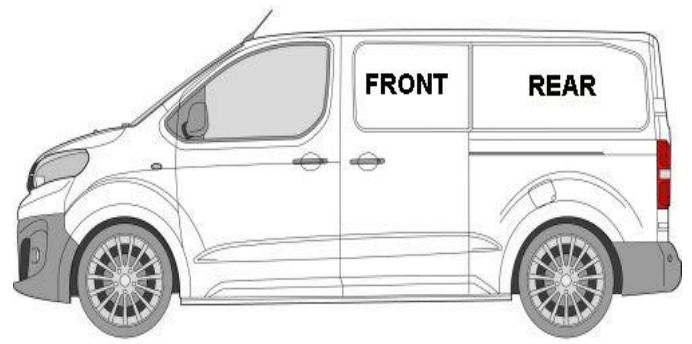

CITROEN DISPATCH 2016> L3 LWB

PEUGEOT EXPERT 2016> L3 LWB

TOYOTA PROACE 2016> L3 LWB

VAUXHALL VIVARO 2019> L2

FIAT SCUDO 2022>

5300mm Length

STANDARD LIGHT GREEN GLASS (THIS IS THE SAME COLOUR AS YOUR CAB WINDOWS)

PRIVACY GLASS

ORDER CODE	PRODUCT	SIZE (APPROX) MM	PRICE (£) NOT INC VAT
TAILGATES			
TP17-TB-WH P	TAILGATE PRIVACY HEATED WITH WIPER HOLE	1425 x 593	£86.00
TP17-TB-WH G	TAILGATE GREEN HEATED WITH WIPER HOLE	1425 x 593	£68.00
REAR BARN DOORS			
TP17-RB P	BARN DOOR R/H DRIVERS SIDE PRIVACY	674 x 496	£50.00
TP17-LB P	BARN DOOR L/H PASSENGER SIDE PRIVACY	738 x 496	£50.00
TP17-RB G	BARN DOOR R/H DRIVERS SIDE GREEN	674 x 496	£45.00
TP17-LB G	BARN DOOR L/H PASSENGER SIDE GREEN	738 x 496	£45.00
ALL WHEELBASE			
REAR QUARTER FIXED GLASS L3 LWB			
TP17-R2L P	L3 REAR GLASS R/H DRIVER SIDE PRIVACY	1185 x 538	£65.00
(TP17-L2LP)	L3 REAR GLASS L/H PASSENGER SIDE PRIVACY	1185 x 538	£65.00
TP17-R2L G	L3 REAR GLASS R/H DRIVER SIDE GREEN	1185 x 538	£59.00
(TP17-L2LG)	L3 REAR GLASS PASSENGER LWB L/H GREEN	1185 x 538	£59.00
REAR QUARTER PANEL DUMMY BLANKING GLASS L3 LWB			
TP17-R2L-B P	L3 REAR DUMMY BLANKING GLASS R/H DRIVERSIDE PRIVACY	1185 x 538	£69.00
TP17-L2L-B P	L3 REAR DUMMY BLANKING GLASS L/H PASSENGER SIDE PRIVACY	1185 x 538	£69.00
FRONT HALF SLIDERS (SLIDE FROM REAR TO FRONT)			
TP17-L1M-HS P	L2/L3 HALF SLIDER L/H PASSENGER SIDE PRIVACY	1096 x 556	£155.00
TP17-R1M-HS P	L2/L3 HALF SLIDER R/H DRIVERS SIDE PRIVACY	1096 x 556	£155.00
TP17-L1M-HSG	L2-L3 HALF SLIDER L/H GREEN	1096 x 556	£150.00
TP17-R1M-HSG	L2-L3 HALF SLIDER R/H DRIVERSIDE GREEN	1096 x 556	£150.00
FRONT HALF SLIDERS (SLIDE FROM REAR TO FRONT) WITH INTEGRAL SLIDING FLYSCREEN			
TP17-R1M-HSS P	HALF SLIDER R/H DRIVERS SIDE DRIVERSIDE PRIVACY + FLYSCREEN	1096 x 556	£163.00
TP17-L1M-HSSP	HALF SLIDER L/H PASSENGER SIDE PRIVACY + FLYSCREEN	1096 x 556	£163.00
FRONT PANEL FIXED GLASS			
TP17-L1M P	L2/L3 FRONT FIXED GLASS L/H PASSENGER SIDE PRIVACY	1096 x 556	£62.00