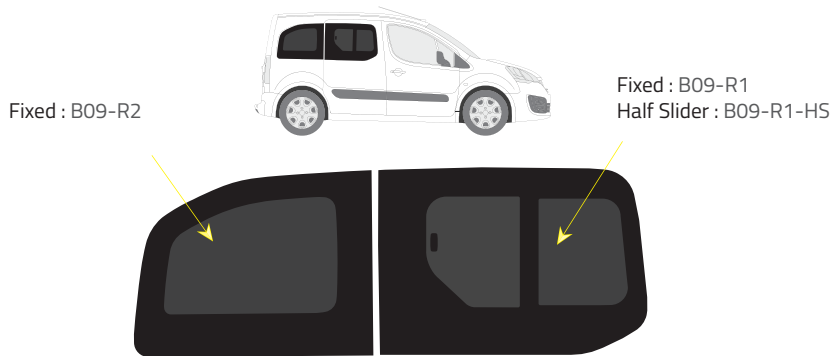

- Green (Clear) - 77% LT
- Privacy - 17% LT

Types of windows

Fixed

Half Slider

Driver's side **without** a side loading door

Barn doors

Driver's side **with** a side loading door

Passenger's side **with** a side loading door