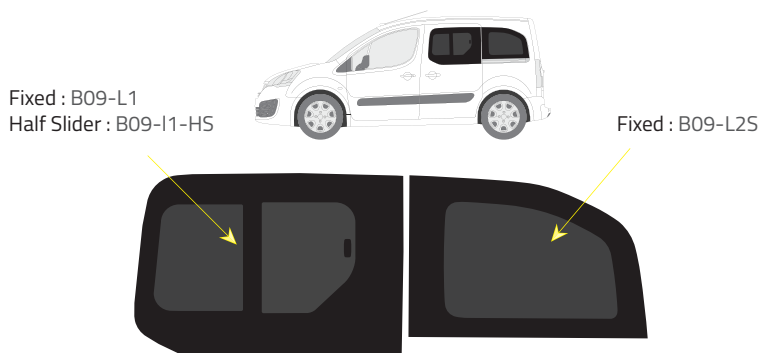

- Green (Clear) - 77% LT
- Privacy - 17% LT

Types of windows

Fixed

Half Slider

Driver's side **without** a side loading door

Barn doors

Driver's side **with** a side loading door

Passenger's side **with** a side loading door