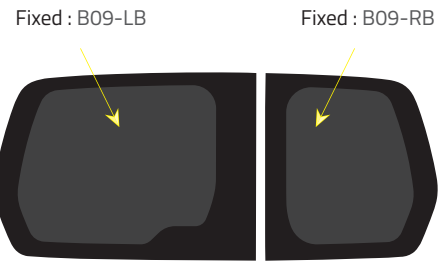

- Green (Clear) - 77% LT
- Privacy - 17% LT

Types of windows

Fixed

Half Slider

Driver's side **without** a side loading door

Barn doors

Driver's side **with** a side loading door

Passenger's side **with** a side loading door