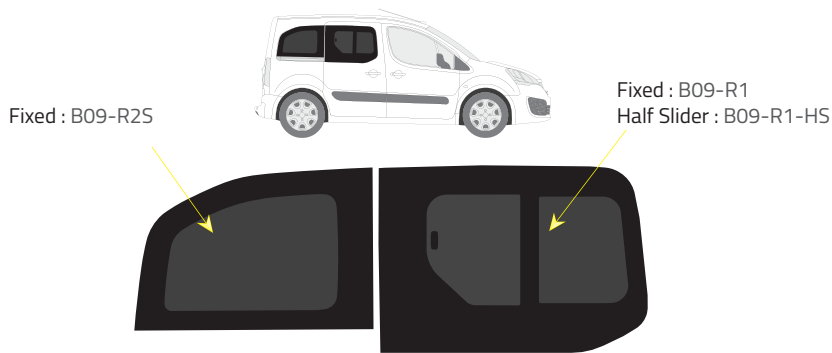

- Green (Clear) - 77% LT
- Privacy - 17% LT

Types of windows

Fixed

Half Slider

Driver's side **without** a side loading door

Barn doors

Driver's side **with** a side loading door

Passenger's side **with** a side loading door