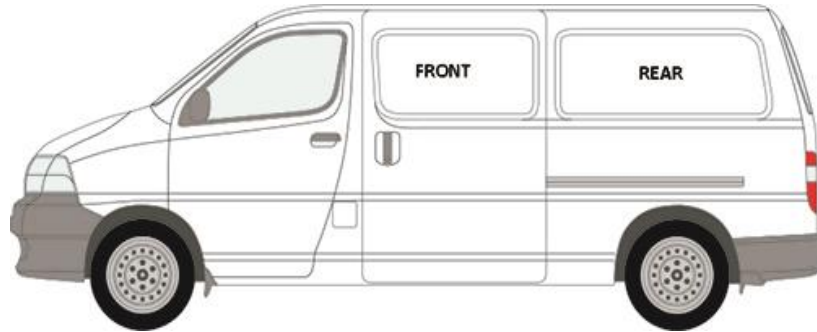

# TOYOTA HIACE-POWERVAN SWB

1995>

## PRIVACY GLASS (80%)

ORDER CODE	PRODUCT	SIZE (APPROX) MM	PRICE (£) NOT INC VAT
<b>BARN DOORS</b>			
TP95-LB P	BARN DOOR R/H PRIVACY	640 x 576	£55.00
TP95-RB P	BARN DOOR L/H PRIVACY	640 x 576	£55.00
	<b>ALL MODELS</b>		
<b>SWB REAR QUARTER PANEL (2ND WINDOW)</b>			
TPVNSRSWB3003 P	SWB REAR FIXED GLASS L/H PRIVACY	904 x 507	£62.00
TPVOSRSWB3004 P	SWB REAR FIXED GLASS R/H PRIVACY	904 x 507	£62.00
<b>FRONT PANEL HALF SLIDING (ALL WHEELBASE)</b>			
TPVNSSL3001 P	HALF SLIDER L/H SIDE LOAD DOOR PRIVACY	1020 x 509	£169.00
TPVOSSL3002 P	HALF SLIDER R/H PRIVACY	1058 x 509	£169.00
<b>FRONT PANEL FIXED GLASS (ALL WHEELBASE)</b>			
TPVNSF3007 P	FRONT FIXED GLASS L/H SLD PRIVACY	1020 x 509	£68.00
TPVOSF3008 P	FRONT GLASS R/H PRIVACY	1058 x 509	£68.00
	<b>PRICES INCLUDE OUTER GLASS TRIM</b>		
<b>BONDING KITS &amp; KNOCK ON EDGE TRIM AVAILABLE</b>			
SBK	SINGLE DINITROL BONDING KIT		£17.50
DBK	DOUBLE BONDING KIT (FITS 2 WINDOWS)		£25.00
<b>ALL PRICES + CARRIAGE + VAT</b>			
<b>DISCOUNTS AVAILABLE</b>			