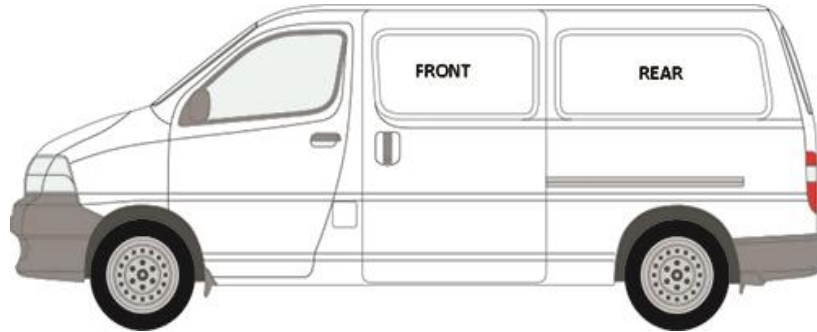

# TOYOTA HIACE-POWERVAN LWB

1995>

## PRIVACY GLASS (80%)

ORDER CODE	PRODUCT	SIZE (APPROX) MM	PRICE (£) NOT INC VAT
<b>BARN DOORS</b>			
TP95-LB P	BARN DOOR R/H PRIVACY	640 x 576	£55.00
TP95-RB P	BARN DOOR L/H PRIVACY	640 x 576	£55.00
	<b>ALL MODELS</b>		
<b>LWB REAR QUARTER PANEL (2ND WINDOW)</b>			
TPVNSRLWB3005 P	REAR GLASS L/H PRIVACY	1346 x 507	£68.00
TPVOSRLWB3006 P	REAR GLASS R/H PRIVACY	1346 x 507	£68.00
<b>FRONT PANEL HALF SLIDING (ALL WHEELBASE)</b>			
TPVNSSL3001 P	HALF SLIDER L/H SIDE LOAD DOOR PRIVACY	1020 x 509	£169.00
TPVOSSL3002 P	HALF SLIDER R/H PRIVACY	1058 x 509	£169.00
<b>FRONT PANEL FIXED GLASS (ALL WHEELBASE)</b>			
TPVNSF3007 P	FRONT FIXED GLASS L/H SLD PRIVACY	1020 x 509	£68.00
TPVOSF3008 P	FRONT GLASS R/H PRIVACY	1058 x 509	£68.00
	<b>PRICES INCLUDE OUTER GLASS TRIM</b>		
<b>BONDING KITS &amp; KNOCK ON EDGE TRIM AVAILABLE</b>			
SBK	SINGLE DINITROL BONDING KIT		£17.50
DBK	DOUBLE BONDING KIT (FITS 2 WINDOWS)		£25.00
<b>ALL PRICES + CARRIAGE + VAT</b>			
<b>DISCOUNTS AVAILABLE</b>			