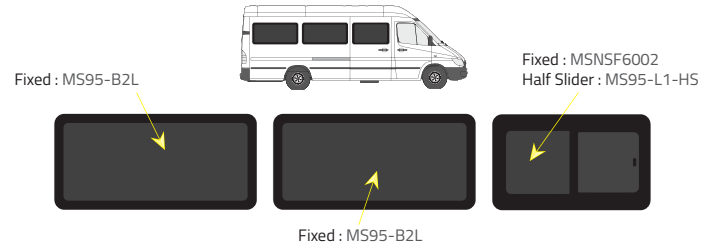

Product Range

Colors

-  Green (Clear) - 77% LT
-  Privacy - 17% LT

Types of windows

Fixed

Half Slider

L1 - Short Wheelbase

Driver's side **without** a side loading door

Driver's side **with** a side loading door

Passenger's side **with** a side loading door

L2 - Medium Wheelbase

Driver's side **without** a side loading door

Driver's side **with** a side loading door

Passenger's side **with** a side loading door

L3 - Long Wheelbase

Driver's side **without** a side loading door

Driver's side **with** a side loading door

Passenger's side **with** a side loading door

Barn doors

Universal Windows

Universal slider

Half Slider - Internal view