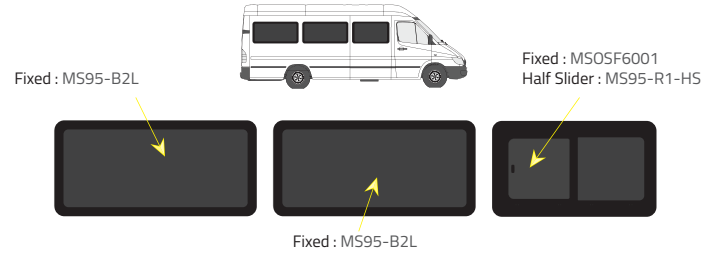

Product Range

Colors

-  Green (Clear) - 77% LT
-  Privacy - 17% LT

Types of windows

Fixed

Half Slider

L1 - Short Wheelbase

Driver's side **without** a side loading door

Driver's side **with** a side loading door

Passenger's side **with** a side loading door

L2 - Medium Wheelbase

Driver's side **without** a side loading door

Driver's side **with** a side loading door

Passenger's side **with** a side loading door

L3 - Long Wheelbase

Driver's side **without** a side loading door

Driver's side **with** a side loading door

Passenger's side **with** a side loading door

Barn doors

Universal Windows

Universal slider

Half Slider - Internal view