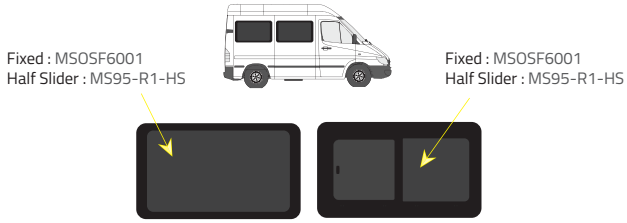

Product Range

Colors

-  Green (Clear) - 77% LT
-  Privacy - 17% LT

Types of windows

Fixed

Half Slider

L1 - Short Wheelbase

Driver's side **without** a side loading door

Driver's side **with** a side loading door

Passenger's side **with** a side loading door

L2 - Medium Wheelbase

Driver's side **without** a side loading door

Driver's side **with** a side loading door

Passenger's side **with** a side loading door