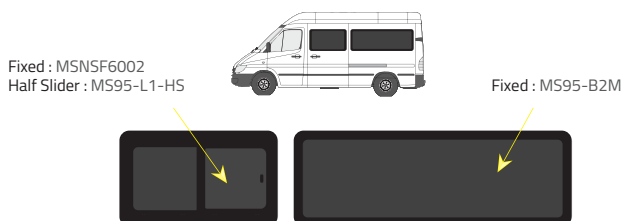

Product Range

Colors

-  Green (Clear) - 77% LT
-  Privacy - 17% LT

Types of windows

Fixed

Half Slider

L1 - Short Wheelbase

Driver's side **without** a side loading door

Driver's side **with** a side loading door

Passenger's side **with** a side loading door

L2 - Medium Wheelbase

Driver's side **without** a side loading door

Driver's side **with** a side loading door

Passenger's side **with** a side loading door

L3 - Long Wheelbase

Driver's side **without** a side loading door

Driver's side **with** a side loading door

Passenger's side **with** a side loading door

Barn doors

Universal Windows

Universal slider

Half Slider - Internal view