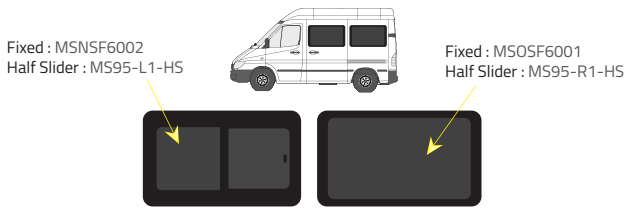

Product Range

Colors

-  Green (Clear) - 77% LT
-  Privacy - 17% LT

Types of windows

Fixed

Half Slider

L1 - Short Wheelbase

Driver's side **without** a side loading door

Driver's side **with** a side loading door

Passenger's side **with** a side loading door

L2 - Medium Wheelbase

Driver's side **without** a side loading door

Driver's side **with** a side loading door

Passenger's side **with** a side loading door