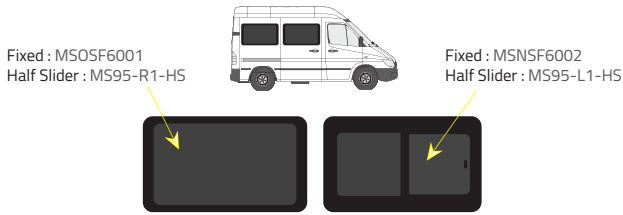

Product Range

Colors

-  Green (Clear) - 77% LT
-  Privacy - 17% LT

Types of windows

Fixed

Half Slider

L1 - Short Wheelbase

Driver's side **without** a side loading door

Driver's side **with** a side loading door

Passenger's side **with** a side loading door

L2 - Medium Wheelbase

Driver's side **without** a side loading door

Driver's side **with** a side loading door

Passenger's side **with** a side loading door