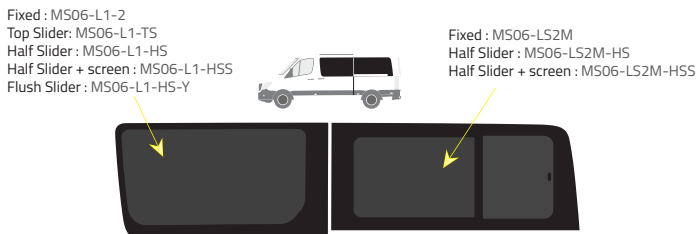

Product Range

Colours

-  Green (Clear) - 77% LT
-  Privacy - 17% LT

Types of windows

Short Wheelbase (SWB) - 3250mm

Driver's side **without** a side loading door

Driver's side **with** a side loading door

Passenger's side **with** a side loading door

Medium Wheelbase (MWB) - 3665mm

Driver's side **without** a side loading door

Driver's side **with** a side loading door

Passenger's side **with** a side loading door

Long Wheelbases (LWB) & Extended (XLWB) - 4325mm

Driver's side **without** a side loading door

Driver's side **with** a side loading door

Passenger's side **with** a side loading door

Rear barn doors

2006 - 2018

2018 - present

Universal Windows

Half Slider - Internal view