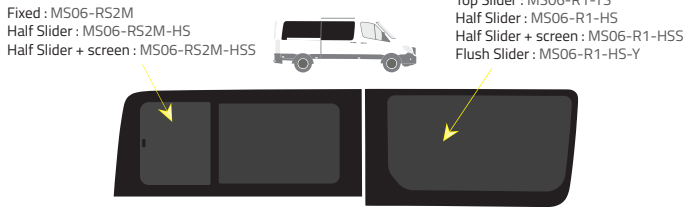

Product Range

Colours

-  Green (Clear) - 77% LT
-  Privacy - 17% LT

Types of windows

Short Wheelbase (SWB) - 3250mm

Driver's side **without** a side loading door

Driver's side **with** a side loading door

Passenger's side **with** a side loading door

Medium Wheelbase (MWB) - 3665mm

Driver's side **without** a side loading door

Driver's side **with** a side loading door

Passenger's side **with** a side loading door

Long Wheelbases (LWB) & Extended (XLWB) - 4325mm

Driver's side **without** a side loading door

Driver's side **with** a side loading door

Passenger's side **with** a side loading door

Rear barn doors

2006 - 2018

2018 - present

Universal Windows

Half Slider - Internal view