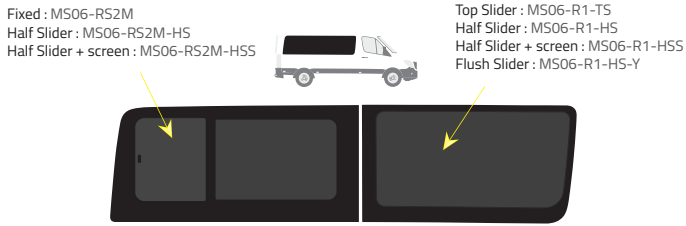

Product Range

Colours

-  Green (Clear) - 77% LT
-  Privacy - 17% LT

Types of windows

Short Wheelbase (SWB) - 3250mm

Driver's side **without** a side loading door

Driver's side **with** a side loading door

Passenger's side **with** a side loading door

Medium Wheelbase (MWB) - 3665mm

Driver's side **without** a side loading door

Driver's side **with** a side loading door

Passenger's side **with** a side loading door

Long Wheelbases (LWB) & Extended (XLWB) - 4325mm

Driver's side **without** a side loading door

Driver's side **with** a side loading door

Passenger's side **with** a side loading door

Rear barn doors

2006 - 2018

2018 - present

Universal Windows

Half Slider - Internal view