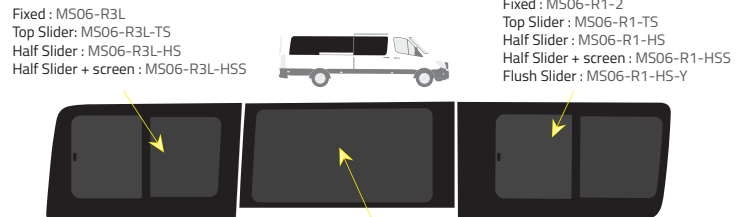

Product Range

Colours

-  Green (Clear) - 77% LT
-  Privacy - 17% LT

Types of windows

Short Wheelbase (SWB) - 3250mm

Driver's side **without** a side loading door

Driver's side **with** a side loading door

Passenger's side **with** a side loading door

Medium Wheelbase (MWB) - 3665mm

Driver's side **without** a side loading door

Driver's side **with** a side loading door

Passenger's side **with** a side loading door

Long Wheelbases (LWB) & Extended (XLWB) - 4325mm

Driver's side **without** a side loading door

Driver's side **with** a side loading door

Passenger's side **with** a side loading door

Rear barn doors

2006 - 2018

2018 - present

Universal Windows

Half Slider - Internal view