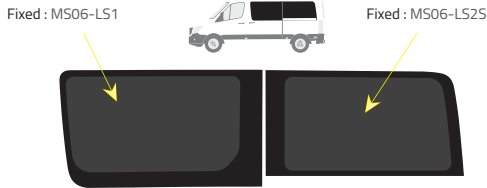

Product Range

Colours

-  Green (Clear) - 77% LT
-  Privacy - 17% LT

Types of windows

Short Wheelbase (SWB) - 3250mm

Driver's side **without** a side loading door

Driver's side **with** a side loading door

Passenger's side **with** a side loading door

Medium Wheelbase (MWB) - 3665mm

Driver's side **without** a side loading door

Driver's side **with** a side loading door

Passenger's side **with** a side loading door

Long Wheelbases (LWB) & Extended (XLWB) - 4325mm