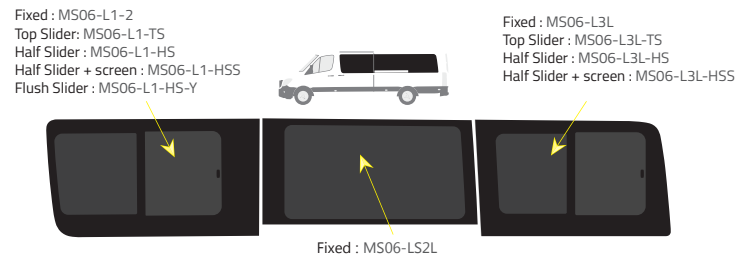

Product Range

Colours

-  Green (Clear) - 77% LT
-  Privacy - 17% LT

Types of windows

Short Wheelbase (SWB) - 3250mm

Driver's side **without** a side loading door

Driver's side **with** a side loading door

Passenger's side **with** a side loading door

Medium Wheelbase (MWB) - 3665mm

Driver's side **without** a side loading door

Driver's side **with** a side loading door

Passenger's side **with** a side loading door

Long Wheelbases (LWB) & Extended (XLWB) - 4325mm

Driver's side **without** a side loading door

Driver's side **with** a side loading door

Passenger's side **with** a side loading door

Rear barn doors

2006 - 2018

2018 - present

Universal Windows

Half Slider - Internal view