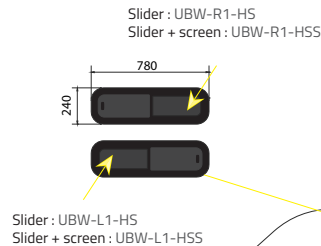

Product Range

Colours

-  Green (Clear) - 77% LT
-  Privacy - 17% LT

Types of windows

Short Wheelbase (SWB) - 3250mm

Driver's side **without** a side loading door

Driver's side **with** a side loading door

Passenger's side **with** a side loading door

Medium Wheelbase (MWB) - 3665mm

Driver's side **without** a side loading door

Driver's side **with** a side loading door

Passenger's side **with** a side loading door

Long Wheelbases (LWB) & Extended (XLWB) - 4325mm

Driver's side **without** a side loading door

Driver's side **with** a side loading door

Passenger's side **with** a side loading door

Rear barn doors

2006 - 2018

2018 - present

Universal Windows

Half Slider - Internal view