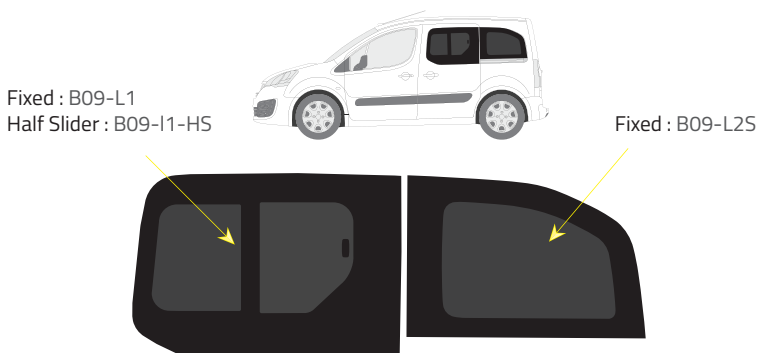

Passenger's side **with** a side loading door