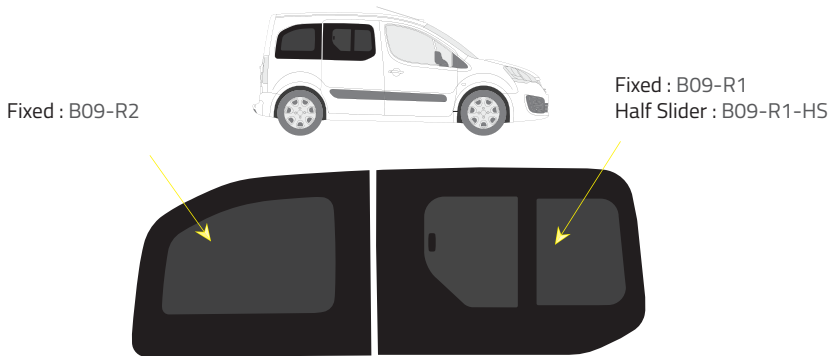

Product Range

Colors

- Green (Clear) - 77% LT
- Privacy - 17% LT

Types of windows

Fixed

Half Slider

Driver's side **without** a side loading door

Barn doors