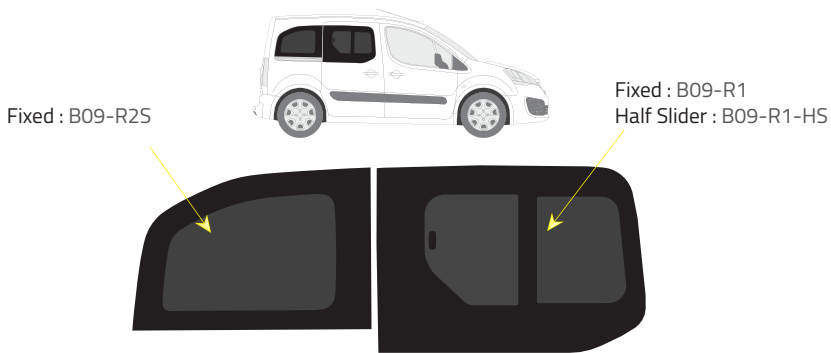

Driver's side **with** a side loading door