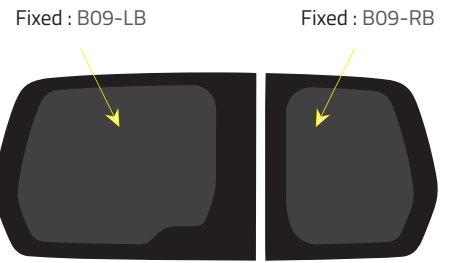

Product Range

Colors

- Green (Clear) - 77% LT
- Privacy - 17% LT

Types of windows

Fixed

Half Slider

Driver's side **without** a side loading door

Barn doors