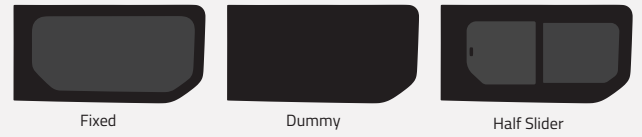

Product Range

Colors

-  Green (Clear) - 77% LT
-  Privacy - 17% LT

Types of windows

L1 (SWB)

Driver's side **with** or **without** a side loading door

Fixed : VV14-R25
Dummy : VV14-R25-B

Fixed : VV14-RS1
Half Slider : VV14-R1-HS