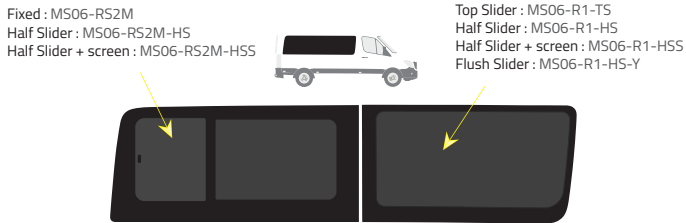

Product Range

Colours

-  Green (Clear) - 77% LT
-  Privacy - 17% LT

Types of windows

Short Wheelbase (SWB) - 3250mm

Driver's side **without** a side loading door

Driver's side **with** a side loading door

Passenger's side **with** a side loading door

Medium Wheelbase (MWB) - 3665mm

Driver's side **without** a side loading door

Driver's side **with** a side loading door

Passenger's side **with** a side loading door

Long Wheelbases (LWB) & Extended (XLWB) - 4325mm

Driver's side **without** a side loading door

Driver's side **with** a side loading door

Passenger's side **with** a side loading door

Rear barn doors

2006 - 2018

2018 - present

Universal Windows

Half Slider - Internal view