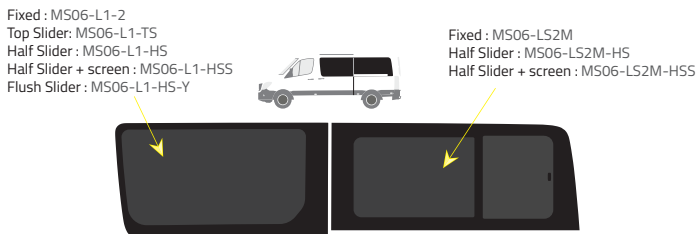

Product Range

Colours

-  Green (Clear) - 77% LT
-  Privacy - 17% LT

Types of windows

Short Wheelbase (SWB) - 3250mm

Driver's side **without** a side loading door

Driver's side **with** a side loading door

Passenger's side **with** a side loading door

Medium Wheelbase (MWB) - 3665mm

Driver's side **without** a side loading door

Driver's side **with** a side loading door

Passenger's side **with** a side loading door

Long Wheelbases (LWB) & Extended (XLWB) - 4325mm

Driver's side **without** a side loading door

Driver's side **with** a side loading door

Passenger's side **with** a side loading door

Rear barn doors

2006 - 2018

2018 - present

Universal Windows

Half Slider - Internal view