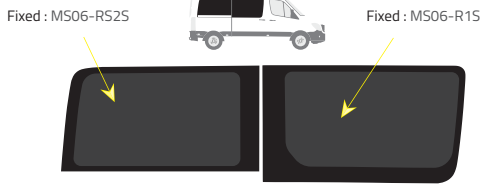

Product Range

Colours

-  Green (Clear) - 77% LT
-  Privacy - 17% LT

Types of windows

Short Wheelbase (SWB) - 3250mm

Driver's side **without** a side loading door

Driver's side **with** a side loading door

Passenger's side **with** a side loading door

Medium Wheelbase (MWB) - 3665mm

Driver's side **without** a side loading door

Driver's side **with** a side loading door

Passenger's side **with** a side loading door

Long Wheelbases (LWB) & Extended (XLWB) - 4325mm