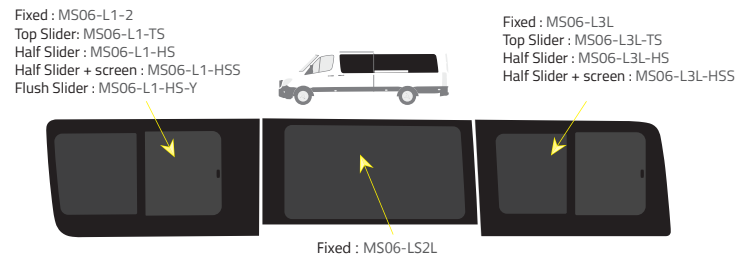

Product Range

Colours

-  Green (Clear) - 77% LT
-  Privacy - 17% LT

Types of windows

Short Wheelbase (SWB) - 3250mm

Driver's side **without** a side loading door

Driver's side **with** a side loading door

Passenger's side **with** a side loading door

Medium Wheelbase (MWB) - 3665mm

Driver's side **without** a side loading door

Driver's side **with** a side loading door

Passenger's side **with** a side loading door

Long Wheelbases (LWB) & Extended (XLWB) - 4325mm

Driver's side **without** a side loading door

Driver's side **with** a side loading door

Passenger's side **with** a side loading door

Rear barn doors

2006 - 2018

2018 - present

Universal Windows

Half Slider - Internal view