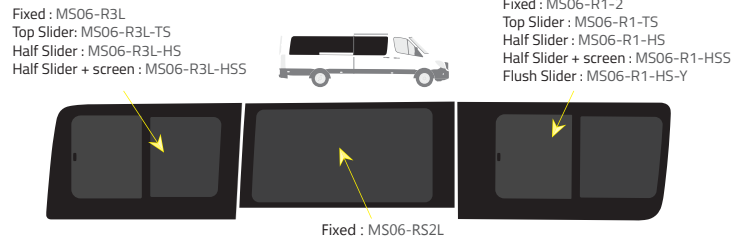

Product Range

Colours

-  Green (Clear) - 77% LT
-  Privacy - 17% LT

Types of windows

Short Wheelbase (SWB) - 3250mm

Driver's side **without** a side loading door

Driver's side **with** a side loading door

Passenger's side **with** a side loading door

Medium Wheelbase (MWB) - 3665mm

Driver's side **without** a side loading door

Driver's side **with** a side loading door

Passenger's side **with** a side loading door

Long Wheelbases (LWB) & Extended (XLWB) - 4325mm

Driver's side **without** a side loading door

Driver's side **with** a side loading door

Passenger's side **with** a side loading door

Rear barn doors

2006 - 2018

2018 - present

Universal Windows

Half Slider - Internal view