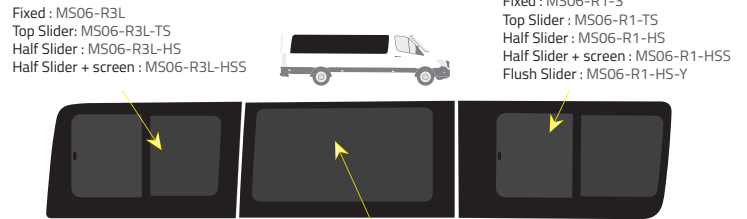

Product Range

Colours

-  Green (Clear) - 77% LT
-  Privacy - 17% LT

Types of windows

Short Wheelbase (SWB) - 3250mm

Driver's side **without** a side loading door

Driver's side **with** a side loading door

Passenger's side **with** a side loading door

Medium Wheelbase (MWB) - 3665mm

Driver's side **without** a side loading door

Driver's side **with** a side loading door

Passenger's side **with** a side loading door

Long Wheelbases (LWB) & Extended (XLWB) - 4325mm

Driver's side **without** a side loading door

Driver's side **with** a side loading door

Passenger's side **with** a side loading door

Rear barn doors

2006 - 2018

2018 - present

Universal Windows

Half Slider - Internal view