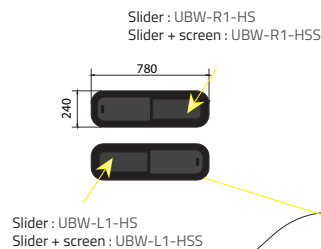

Product Range

Colours

-  Green (Clear) - 77% LT
-  Privacy - 17% LT

Types of windows

Short Wheelbase (SWB) - 3250mm

Driver's side **without** a side loading door

Driver's side **with** a side loading door

Passenger's side **with** a side loading door

Medium Wheelbase (MWB) - 3665mm

Driver's side **without** a side loading door

Driver's side **with** a side loading door

Passenger's side **with** a side loading door

Long Wheelbases (LWB) & Extended (XLWB) - 4325mm

Driver's side **without** a side loading door

Driver's side **with** a side loading door

Passenger's side **with** a side loading door

Rear barn doors

2006 - 2018

2018 - present

Universal Windows

Half Slider - Internal view