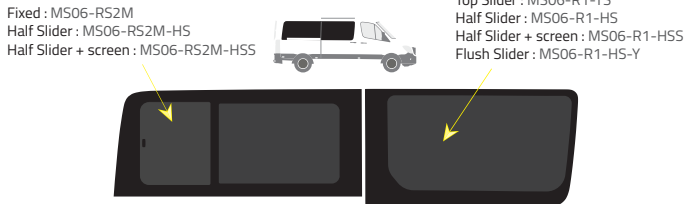

Product Range

Colours

-  Green (Clear) - 77% LT
-  Privacy - 17% LT

Types of windows

Short Wheelbase (SWB) - 3250mm

Driver's side **without** a side loading door

Driver's side **with** a side loading door

Passenger's side **with** a side loading door

Medium Wheelbase (MWB) - 3665mm

Driver's side **without** a side loading door

Driver's side **with** a side loading door

Passenger's side **with** a side loading door

Long Wheelbases (LWB) & Extended (XLWB) - 4325mm

Driver's side **without** a side loading door

Driver's side **with** a side loading door

Passenger's side **with** a side loading door

Rear barn doors

2006 - 2018

2018 - present

Universal Windows

Half Slider - Internal view