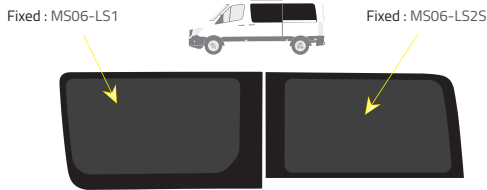

Product Range

Colours

-  Green (Clear) - 77% LT
-  Privacy - 17% LT

Types of windows

Short Wheelbase (SWB) - 3250mm

Driver's side **without** a side loading door

Driver's side **with** a side loading door

Passenger's side **with** a side loading door

Medium Wheelbase (MWB) - 3665mm

Driver's side **without** a side loading door

Driver's side **with** a side loading door

Passenger's side **with** a side loading door

Long Wheelbases (LWB) & Extended (XLWB) - 4325mm