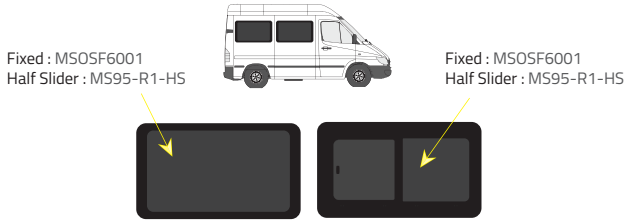

Product Range

Colors

-  Green (Clear) - 77% LT
-  Privacy - 17% LT

Types of windows

Fixed

Half Slider

L1 - Short Wheelbase

Driver's side **without** a side loading door

Driver's side **with** a side loading door

Passenger's side **with** a side loading door

L2 - Medium Wheelbase

Driver's side **without** a side loading door

Driver's side **with** a side loading door

Passenger's side **with** a side loading door