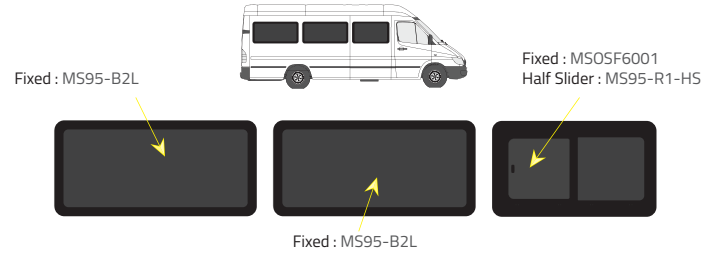

Product Range

Colors

-  Green (Clear) - 77% LT
-  Privacy - 17% LT

Types of windows

Fixed

Half Slider

L1 - Short Wheelbase

Driver's side **without** a side loading door

Driver's side **with** a side loading door

Passenger's side **with** a side loading door

L2 - Medium Wheelbase

Driver's side **without** a side loading door

Driver's side **with** a side loading door

Passenger's side **with** a side loading door

L3 - Long Wheelbase

Driver's side **without** a side loading door

Driver's side **with** a side loading door

Passenger's side **with** a side loading door

Barn doors

Fixed : MS95-LB Fixed : MS95-RB

Universal Windows