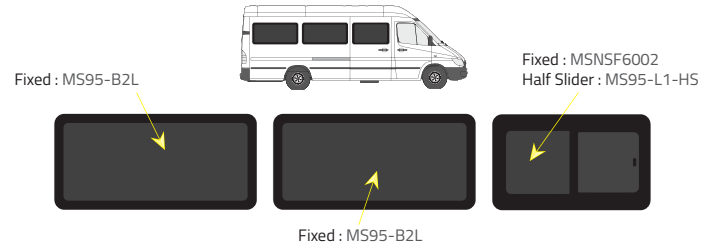

Product Range

Colors

-  Green (Clear) - 77% LT
-  Privacy - 17% LT

Types of windows

Fixed

Half Slider

L1 - Short Wheelbase

Driver's side **without** a side loading door

Driver's side **with** a side loading door

Passenger's side **with** a side loading door

L2 - Medium Wheelbase

Driver's side **without** a side loading door

Driver's side **with** a side loading door

Passenger's side **with** a side loading door

L3 - Long Wheelbase

Driver's side **without** a side loading door

Driver's side **with** a side loading door

Passenger's side **with** a side loading door

Barn doors

Fixed : MS95-LB Fixed : MS95-RB

Universal Windows