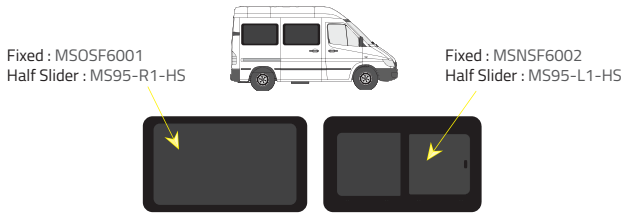

Product Range

Colors

-  Green (Clear) - 77% LT
-  Privacy - 17% LT

Types of windows

Fixed

Half Slider

L1 - Short Wheelbase

Driver's side **without** a side loading door

Driver's side **with** a side loading door

Passenger's side **with** a side loading door

L2 - Medium Wheelbase

Driver's side **without** a side loading door

Driver's side **with** a side loading door

Passenger's side **with** a side loading door