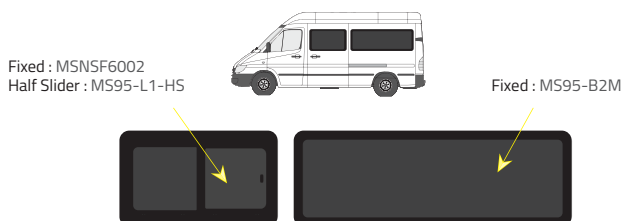

Product Range

Colors

-  Green (Clear) - 77% LT
-  Privacy - 17% LT

Types of windows

Fixed

Half Slider

L1 - Short Wheelbase

Driver's side **without** a side loading door

Driver's side **with** a side loading door

Passenger's side **with** a side loading door

L2 - Medium Wheelbase

Driver's side **without** a side loading door

Driver's side **with** a side loading door

Passenger's side **with** a side loading door

L3 - Long Wheelbase

Driver's side **without** a side loading door

Driver's side **with** a side loading door

Passenger's side **with** a side loading door

Barn doors

Fixed : MS95-LB Fixed : MS95-RB

Universal Windows