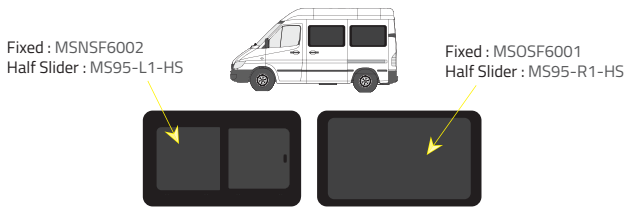

Product Range

Colors

-  Green (Clear) - 77% LT
-  Privacy - 17% LT

Types of windows

Fixed

Half Slider

L1 - Short Wheelbase

Driver's side **without** a side loading door

Driver's side **with** a side loading door

Passenger's side **with** a side loading door

L2 - Medium Wheelbase

Driver's side **without** a side loading door

Driver's side **with** a side loading door

Passenger's side **with** a side loading door