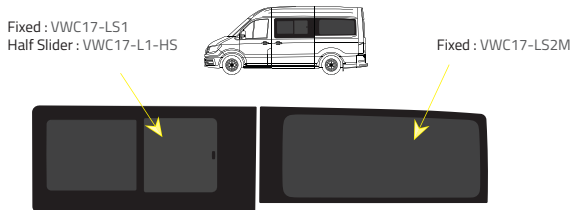

## Types of windows

Half Slider

Fixed

### L2 - Medium Wheelbase (MWB)

Driver's side **without** a side loading door

Driver's side **with** a side loading door

Passenger's side **with** a side loading door