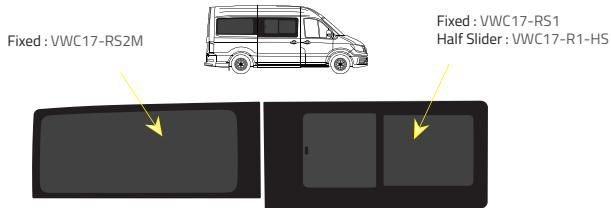

## Types of windows

Half Slider

Fixed

### L2 - Medium Wheelbase (MWB)

Driver's side **without** a side loading door

Driver's side **with** a side loading door

Passenger's side **with** a side loading door