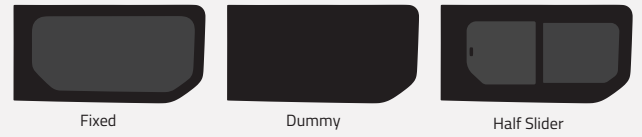

Product Range

Colors

- Green (Clear) - 77% LT
- Privacy - 17% LT

Types of windows