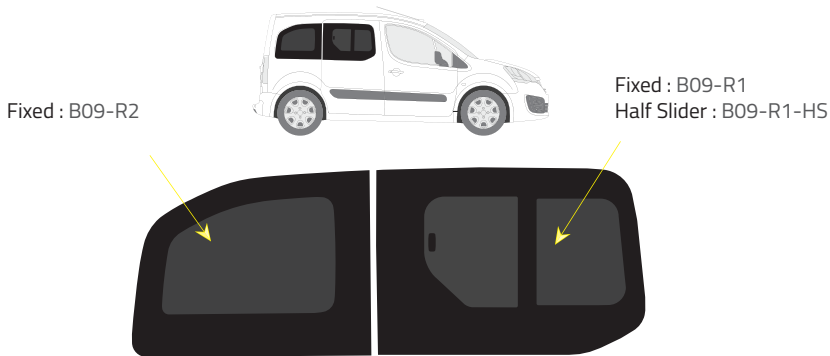

Product Range

Colors

-  Green (Clear) - 77% LT
-  Privacy - 17% LT

Types of windows

Fixed

Half Slider

Driver's side **without** a side loading door

Barn doors