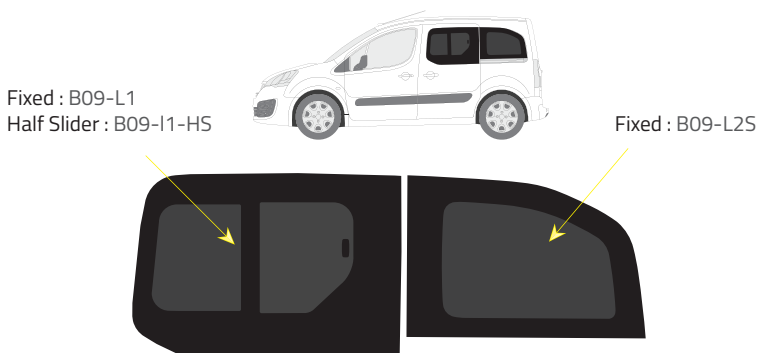

Passenger's side **with** a side loading door