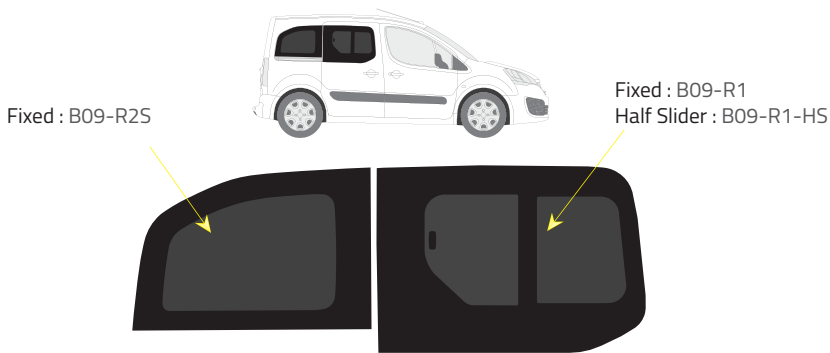

Driver's side **with** a side loading door