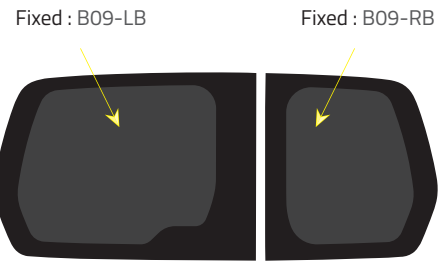

Product Range

Colors

-  Green (Clear) - 77% LT
-  Privacy - 17% LT

Types of windows

Fixed

Half Slider

Driver's side **without** a side loading door

Barn doors